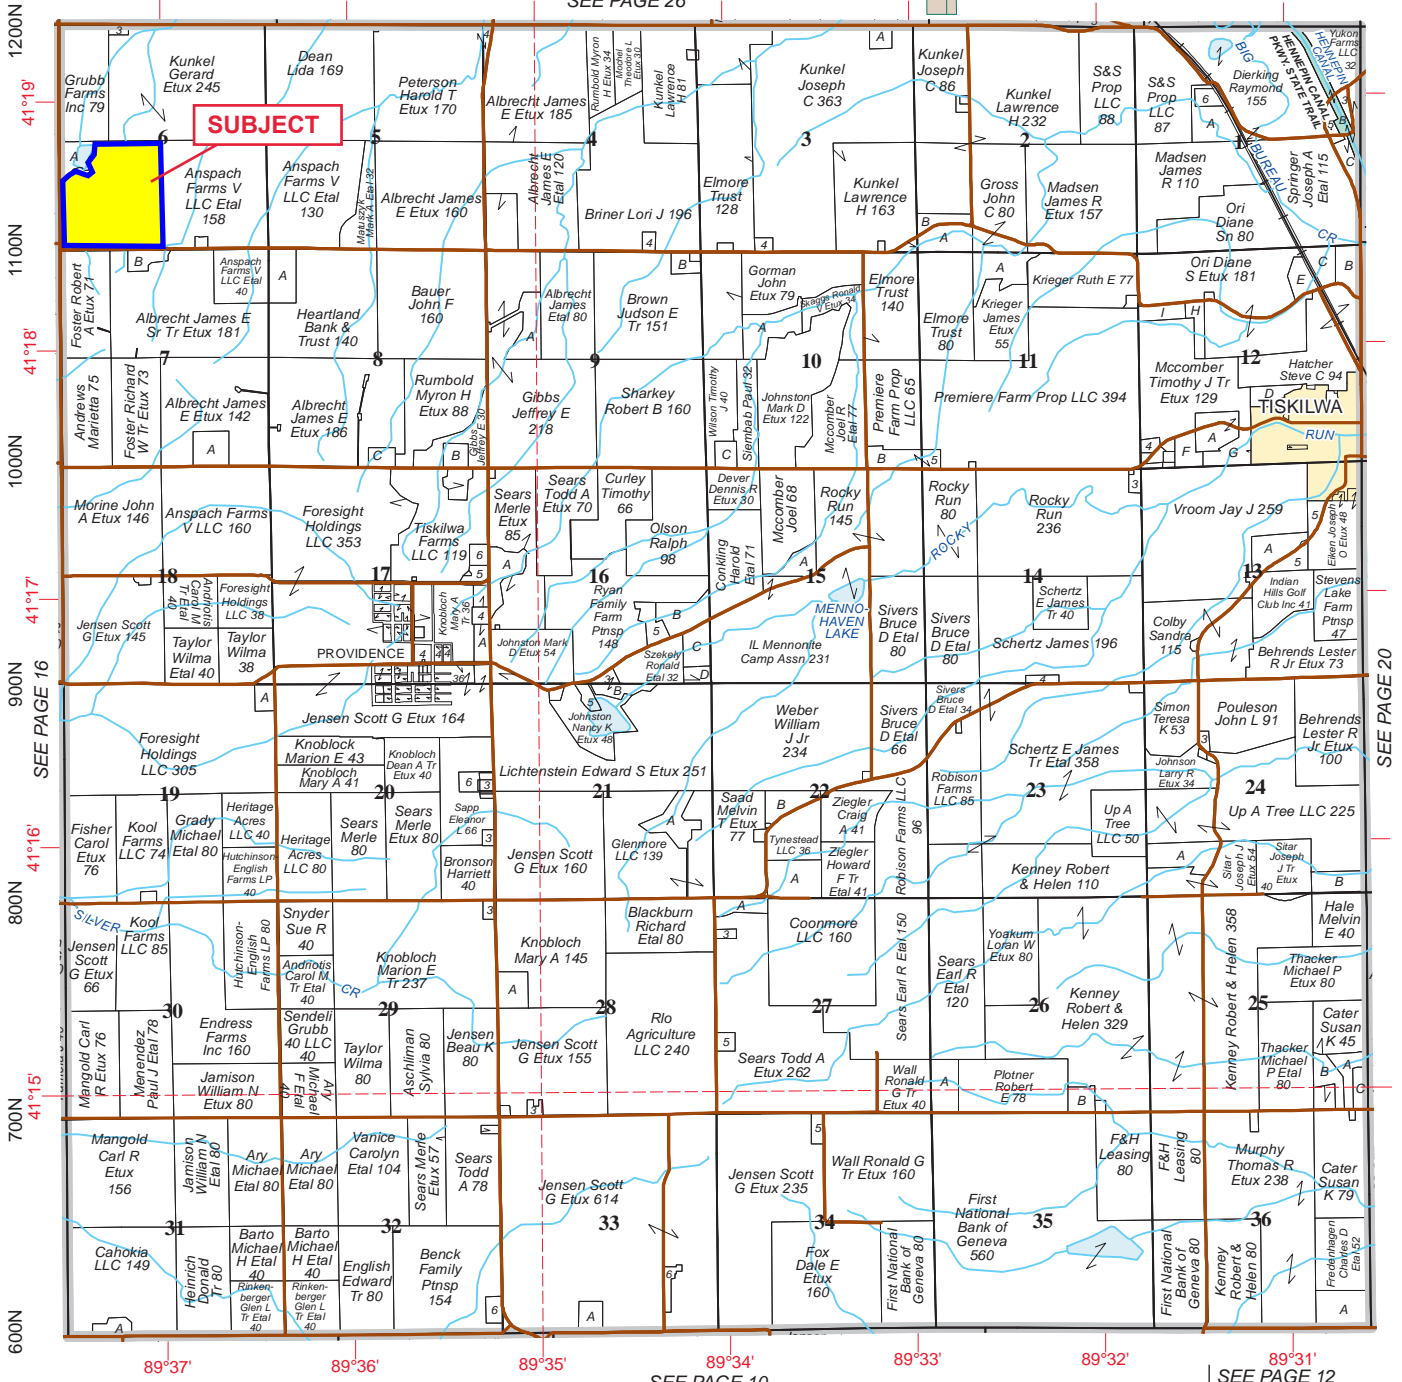

INDIANTOWN

Refer to page 62 for keyed parcels

T.15N.-R.8E.

SEE PAGE 26

© 2021 Rockford Map Publs., Inc.
1200E 1300E

SEE PAGE 10

SEE PAGE 12

Bureau County, IL
1700E 1800E